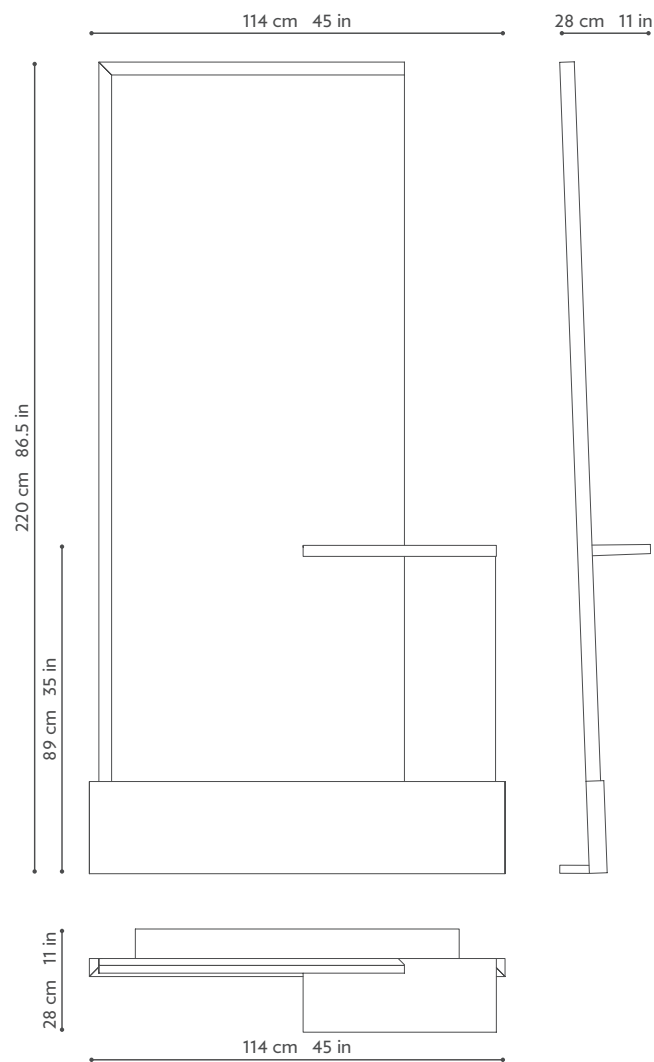

Mélèze et laque
Structure en bois laqué
Tablette en mélèze massif
Glace claire de 6 mm d'épaisseur
Fixation murale comprise

Version mélèze

—

Larch wood and lacquer
Lacquered wood frame
Shelf in solid larch wood
Extra-clear glass mirror, 6 mm thick
Wall mount included

In Larch wood

—

Lärche und lack
Massivholzrahmen lackiert
Ablage aus Massivholz
Klarer Spiegel, 6 mm dick
Inklusive Wandbefestigung

Version Lärche

—

Visuel présenté : Cadre en laque brillante Washi Céladon, tablette en mélèze sablé Provence.

Picture on front page: Frame in high-gloss Washi Celadon lacquer and shelf in sandblasted larch Provence.

Abgebildetes Modell : Rahmen mit Hochglanz Lack „ Washi Celadon “, Ablage in sandgestrahlter Lärche „ Provence “.